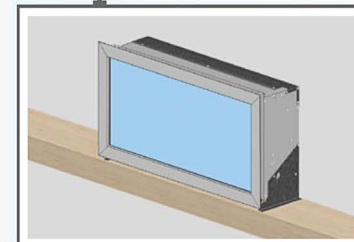

Vertical Installation

Mounts vertically for 60-degree sun beam, simulates clerestory windows side by side.

Virtual Sun

Create Sunshine,
Anytime, Anywhere.

INNERSCENE