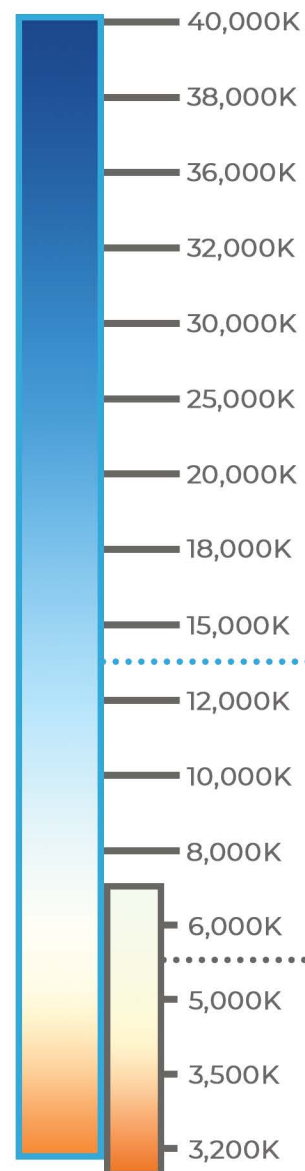

### Virtual Sun 3,200K - 40,000K

By mixing the light from its LEDs, the Virtual Sun seamlessly generates a smooth and natural progression of daylight CCTs through a 24-hour cycle.

This gradual shift along the 'daylight locus' produces the most natural lighting experience possible.

### Typical Lighting Fixtures 2,700K - 6,500K

Other light fixtures are not capable of CCTs higher than 6500K, lacking the bright blue skies humans need and crave when inside.