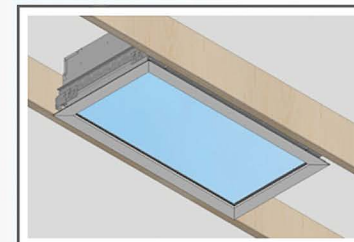

### Joist Installation

Fits joist ceilings with 24" spacing; offers flush or recessed mount.