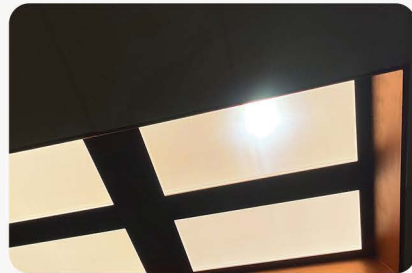

Suncast Technology

Virtual Sun emits a virtual sunlight beam at 30 degrees, enhancing spaces with a natural daylight feel.