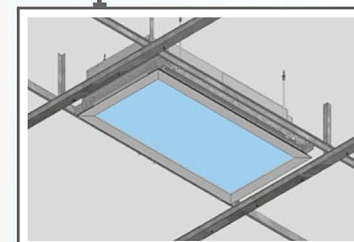

Suspended Ceiling Installation

Compatible with 24" tiles; hangs from masonry or metal supports.