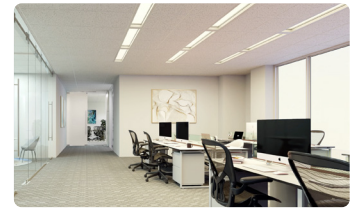

Experience the Full Range of Daylight

2,700K - Warm Morning Light