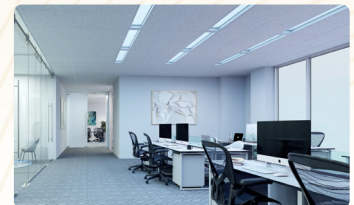

40,000K - Clear Blue Sky