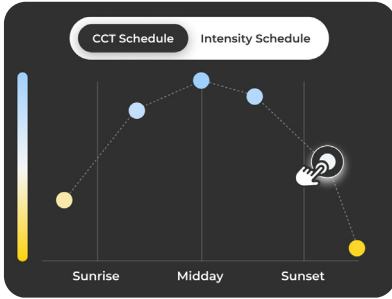

Circadian Sky™

ADVANCED DAYLIGHT
SIMULATION SYSTEM

Exceptional Color Accuracy

CRI 91-97 across all CCTs ensures consistent and accurate color fidelity.

Healthy Buildings Start Here

Industry-leading Melanopic Ratio for productivity, health and sleep.

Experience the Full Range of Daylight

2,700K - Warm Morning Light

6,500K - Midday with Clouds

40,000K - Clear Blue Sky

Unmatched CCT Range

Experience true daylight, spanning warm sunrise (2,200k) to deep blue sky (40,000k)—capturing the full, natural spectrum.

True Daylight Indoors.

Circadian Sky combines advanced LED technology with innovative optical design to create the most realistic artificial window system available today.

INTELLIGENT CONTROLS

- Wireless Synchronization Across Zones
- Schedule-Based Automatic Transitions
- Automatic Daylight Simulation
- Simple Integration With Building Controls
- Use Stand-Alone Or Easily Integrate With Building Systems

Flexible Control: Casambi, 0-IOV, DMX, DALI...

DUAL REFLECTIONS

Circadian Sky uses dual reflections to create realistic depth, making spaces feel open and naturally lit.

ADVANCED TECHNOLOGY

- 4-Chip System For Precise, Natural Light
- Industry-Leading Color Consistency
- Ultra-Smooth Dimming To <1%
- Less Than 1 Macadam Ellipse Step
- Natural Light Curve Transitions
- Ultra-Low Duv: ± 0.002
- No Unnatural Color Tints