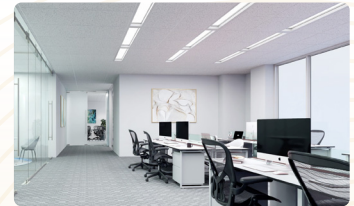

Experience the Full Range of Daylight

2,700K - Warm Morning Light

6,500K - Midday with Clouds

40,000K - Clear Blue Sky

Unmatched CCT Range

Experience true daylight, spanning warm sunrise (2,200k) to deep blue sky (40,000k)—capturing the full, natural spectrum.