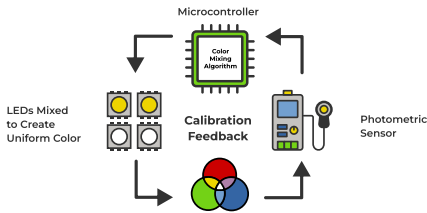

True Daylight Indoors.

Circadian Sky combines advanced LED technology with innovative optical design to create the most realistic artificial window system available today.

INTELLIGENT CONTROLS

- Wireless Synchronization Across Zones
- Schedule-Based Automatic Transitions
- Automatic Daylight Simulation
- Simple Integration With Building Controls
- Use Stand-Alone Or Easily Integrate With Building Systems

Flexible Control: Casambi, 0-IOV, DMX, DALI...

DUAL REFLECTIONS

Circadian Sky uses dual reflections to create realistic depth, making spaces feel open and naturally lit.

ADVANCED TECHNOLOGY

- 4-Chip System For Precise, Natural Light
- Industry-Leading Color Consistency
- Ultra-Smooth Dimming To <1%
- Less Than 1 Macadam Ellipse Step
- Natural Light Curve Transitions
- Ultra-Low Duv: ± 0.002
- No Unnatural Color Tints

Versatile Sizing Options

- 1x2', 1x4', 2x2', 2x4', 18x48"
- All models are 3.3" deep.
- Custom sizes are also offered.

HEALTHCARE OPTIMIZED

- Supports Evidence-Based Circadian Lighting Standards
- Flicker-Free Operation For Eye Comfort
- High Melanopic Lux Levels
- Regulates Circadian Rhythms
- Improves Alertness And Cognitive Function
- 11+ WELL Feature Contributions
- Anti-Ligature Options for Behavioral Health