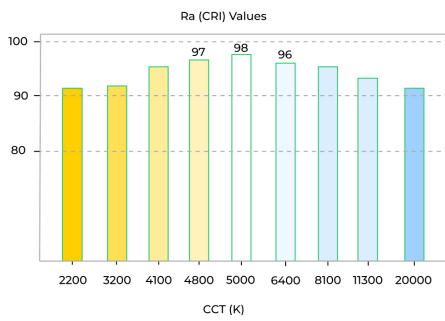

Circadian Sky™

ADVANCED DAYLIGHT
SIMULATION SYSTEM

Exceptional Color Accuracy

CRI 91-97 across all CCTs ensures consistent and accurate color fidelity.

Healthy Buildings Start Here

Industry-leading Melanopic Ratio for productivity, health and sleep.

Experience the Full Range of Daylight

2,700K - Warm Morning Light

6,500K - Midday with Clouds

40,000K - Clear Blue Sky

Unmatched CCT Range

Experience true daylight, spanning warm sunrise (2,200k) to deep blue sky (40,000k)—capturing the full, natural spectrum.

Versatile Sizing Options

- 1x2', 1x4', 2x2', 2x4', 18x48"
- All models are 3.3" deep.
- Custom sizes are also offered.

HEALTHCARE OPTIMIZED

- Supports Evidence-Based Circadian Lighting Standards
- Flicker-Free Operation For Eye Comfort
- High Melanopic Lux Levels
- Regulates Circadian Rhythms
- Improves Alertness And Cognitive Function
- 11+ WELL Feature Contributions
- Anti-Ligature Options for Behavioral Health