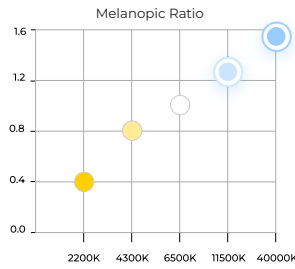

Circadian Sky™

ADVANCED DAYLIGHT
SIMULATION SYSTEM

Exceptional Color Accuracy

CRI 91-97 across all CCTs ensures consistent and accurate color fidelity.

Healthy Buildings Start Here

Industry-leading Melanopic Ratio for productivity, health and sleep.

Experience the Full Range of Daylight

2,700K - Warm Morning Light

6,500K - Midday with Clouds

40,000K - Clear Blue Sky

Unmatched CCT Range

Experience true daylight, spanning warm sunrise (2,200k) to deep blue sky (40,000k)—capturing the full, natural spectrum.